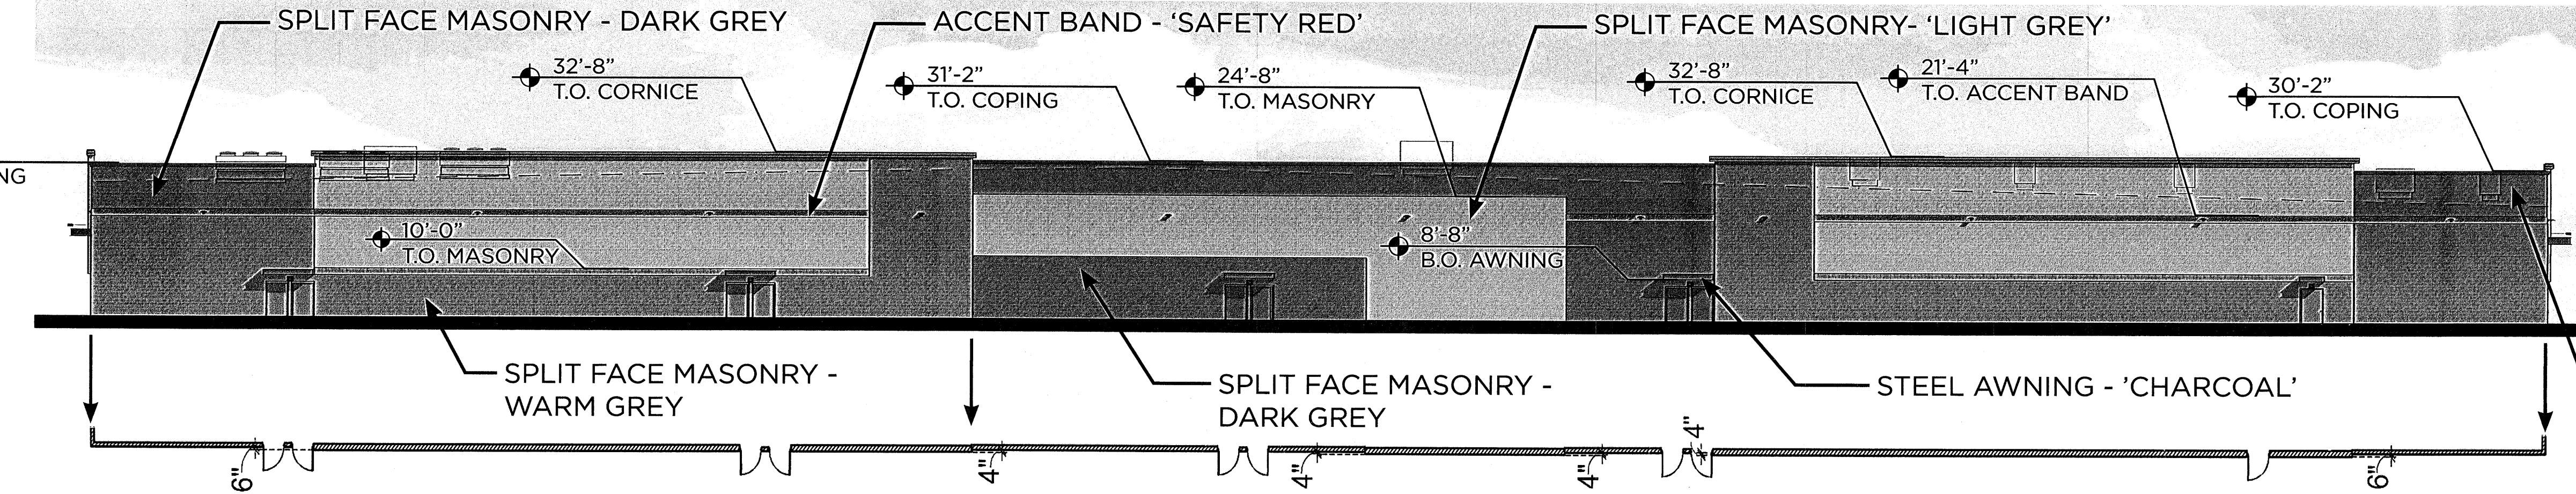

1 EAST ELEVATION
SCALE: 1" = 20'

2 ENTRY ELEVATION
SCALE: 1" = 20'

3 SOUTH ELEVATION
SCALE: 1" = 20'

4 WEST ELEVATION
SCALE: 1" = 20'

SIGNAGE AREA TABULATION (WALL SIGNS)				
QTY	SIGN	SIZE	AREA (SF) EA	TOTAL SF
1	COSTCO WHOLESALE	7'-0" X 12'	84 SF	84 SF
2	COSTCO WHOLESALE	6'-0" X 12'	72 SF	144 SF
1	COSTCO WHOLESALE	5'-0" X 12'	60 SF	60 SF
1	TIRE CENTER	17'-4" X 11'-9"	204 SF	204 SF
1	OPTOMETRIST	9'-0" X 10'-7"	96 SF	96 SF
TOTAL SIGNAGE AREA			516 SF	516 SF

5 NORTH ELEVATION
SCALE: 1" = 20'

6 WAREHOUSE SIGNAGE DETAILS
SCALE: NTS