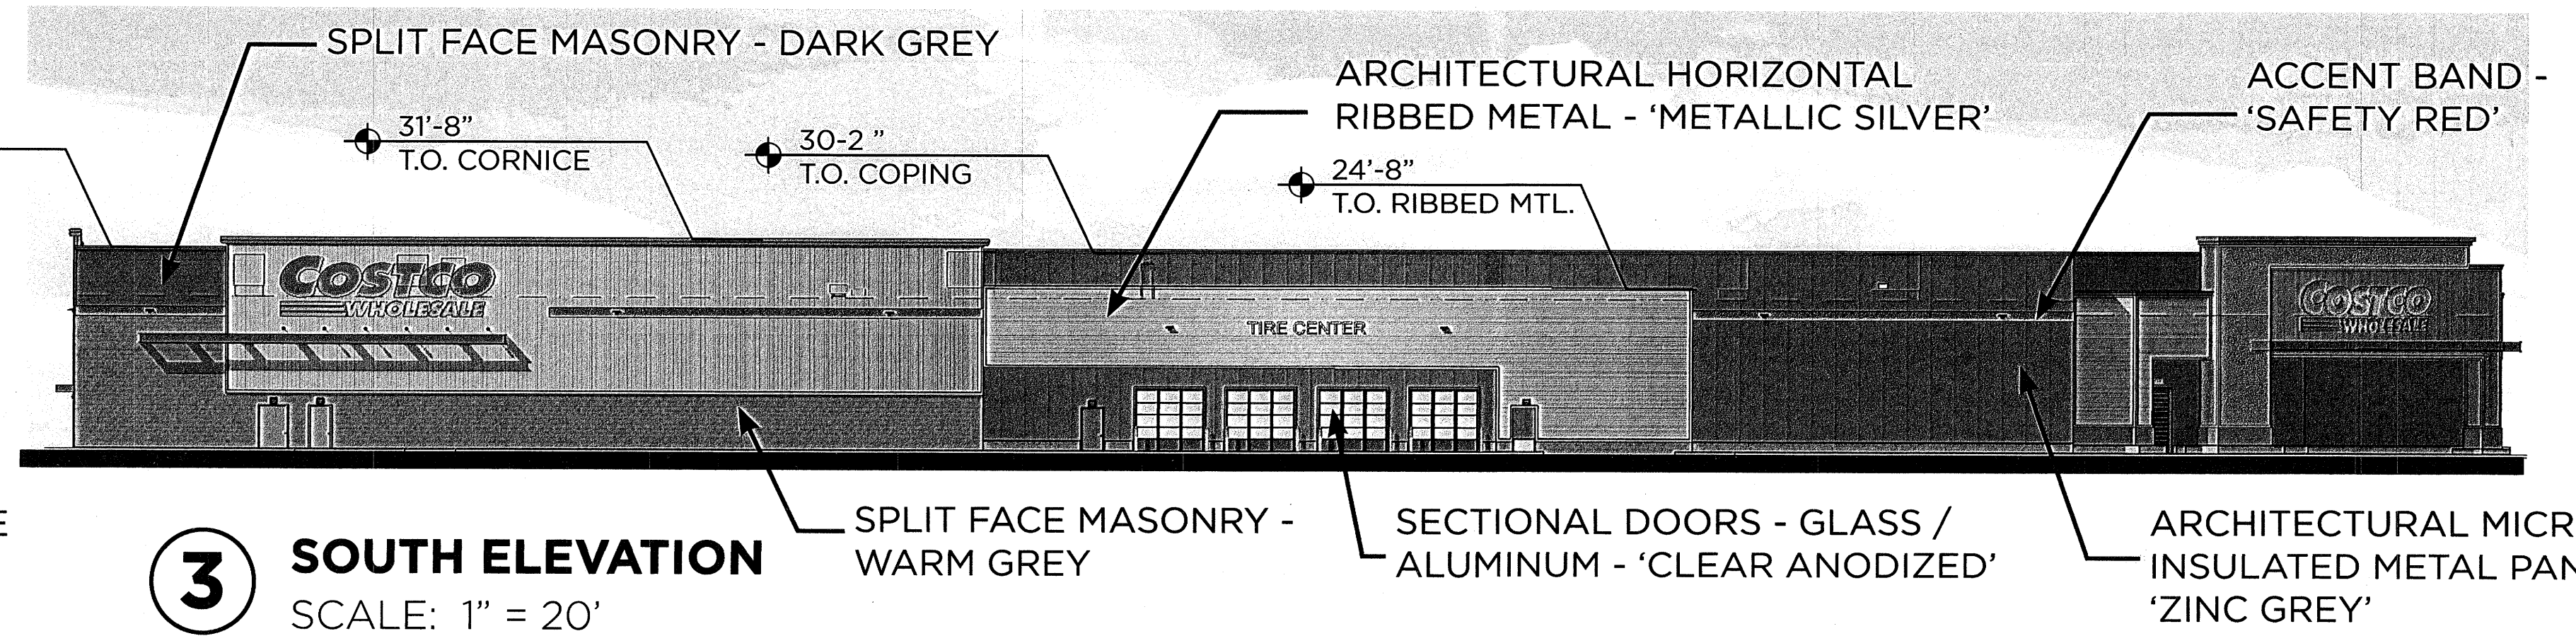

1 EAST ELEVATION
SCALE: 1" = 20'

2 ENTRY ELEVATION
SCALE: 1" = 20'

3 SOUTH ELEVATION
SCALE: 1" = 20'

4 WEST ELEVATION
SCALE: 1" = 20'

SIGNAGE AREA TABULATION (WALL SIGNS)				
QTY	SIGN	SIZE	AREA (SF) EA	TOTAL SF
1	COSTCO WHOLESALE	7'-0" X 12'	84 SF	84 SF
2	COSTCO WHOLESALE	6'-0" X 12'	72 SF	144 SF
1	COSTCO WHOLESALE	5'-0" X 12'	60 SF	60 SF
1	TIRE CENTER	17'-4" X 11'-9"	204 SF	204 SF
1	OPTOMETRIST	9'-0" X 10'-7"	96 SF	96 SF
TOTAL SIGNAGE AREA			516 SF	516 SF

5 NORTH ELEVATION
SCALE: 1" = 20'

6 WAREHOUSE SIGNAGE DETAILS
SCALE: NTS