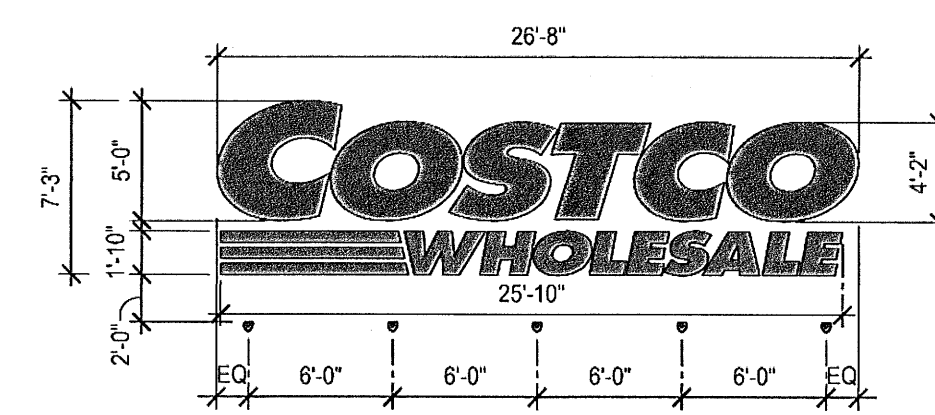

1 EAST ELEVATION
SCALE: 1" = 20'

2 ENTRY ELEVATION
SCALE: 1" = 20'

3 SOUTH ELEVATION
SCALE: 1" = 20'

4 WEST ELEVATION
SCALE: 1" = 20'

SIGNAGE AREA TABULATION (WALL SIGNS)				
QTY	SIGN	SIZE	AREA (SF) EA	TOTAL SF
1	COSTCO WHOLESALE	7'-0" X 12'	84 SF	84 SF
2	COSTCO WHOLESALE	6'-0" X 12'	72 SF	144 SF
1	COSTCO WHOLESALE	5'-0" X 12'	60 SF	60 SF
1	TIRE CENTER	17'-4" X 11'-9"	204 SF	204 SF
1	OPTOMETRIST	9'-0" X 10'-7"	96 SF	96 SF
TOTAL SIGNAGE AREA			516 SF	516 SF

5 NORTH ELEVATION
SCALE: 1" = 20'

6 WAREHOUSE SIGNAGE DETAILS
SCALE: NTS