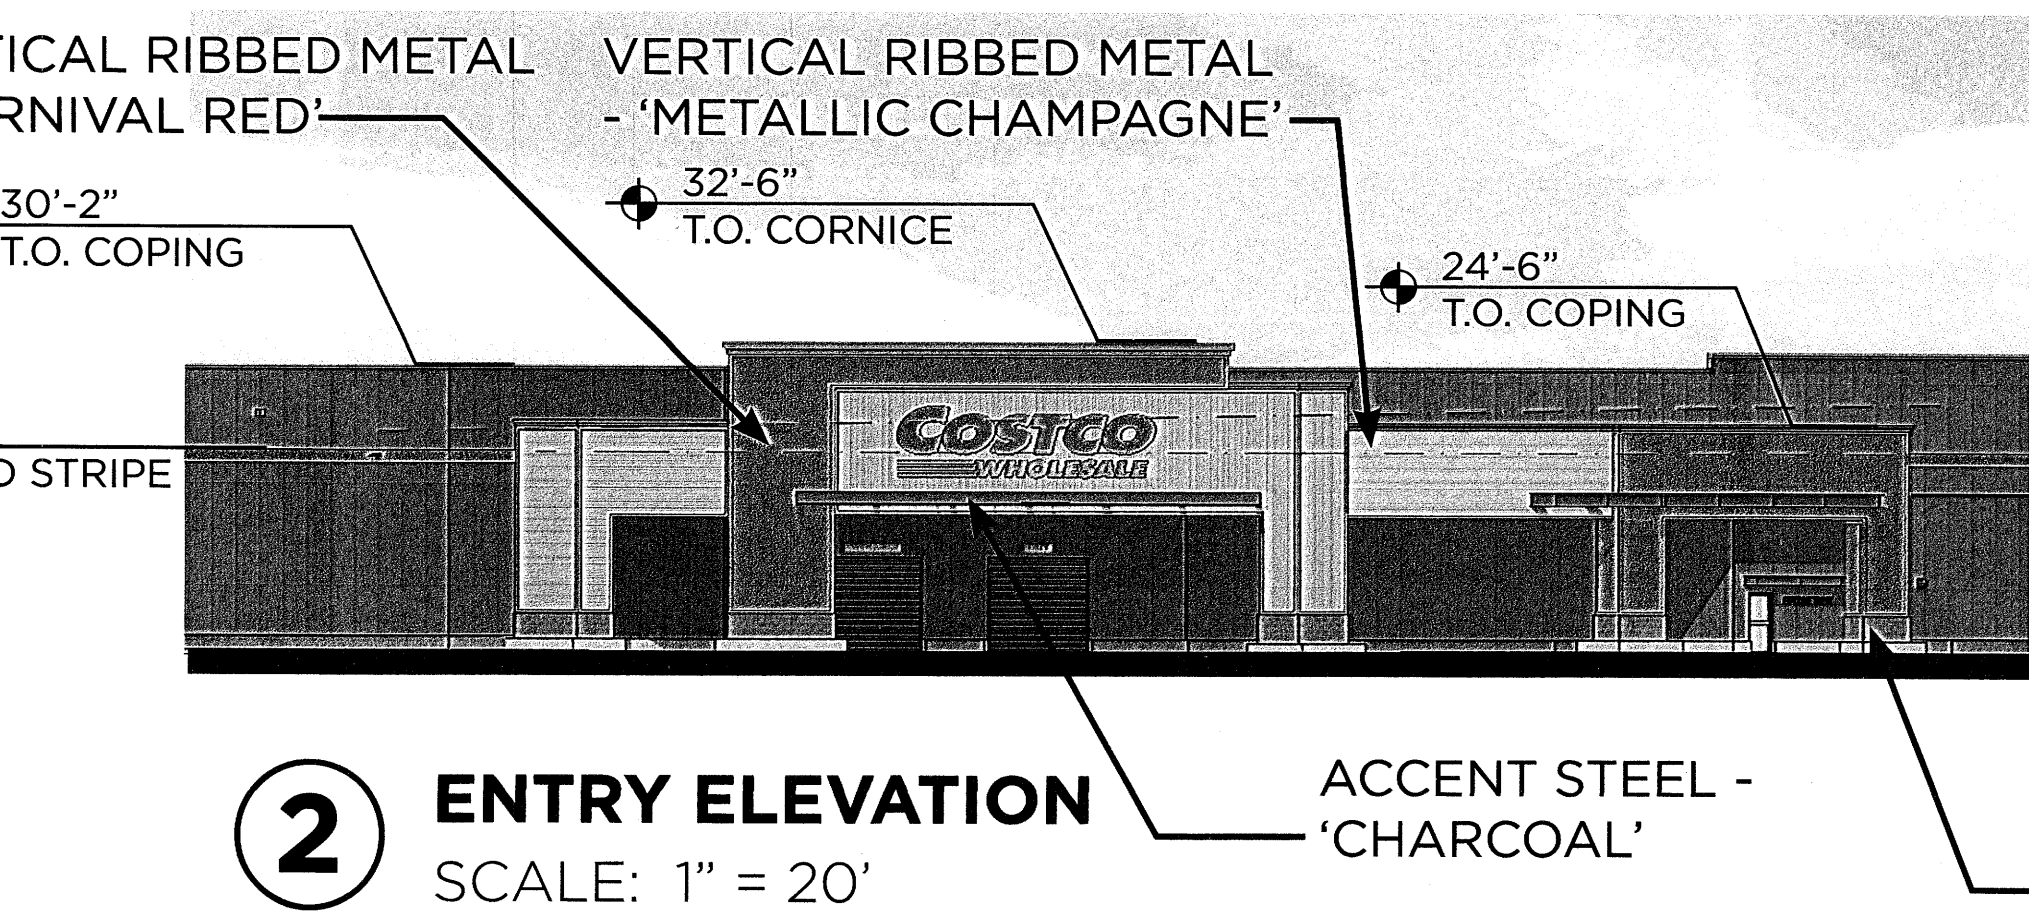

1 EAST ELEVATION
SCALE: 1" = 20'

2 ENTRY ELEVATION
SCALE: 1" = 20'

3 SOUTH ELEVATION
SCALE: 1" = 20'

4 WEST ELEVATION
SCALE: 1" = 20'

SIGNAGE AREA TABULATION (WALL SIGNS)				
QTY	SIGN	SIZE	AREA (SF) EA	TOTAL SF
1	COSTCO WHOLESALE	7'-0" X 12'	84 SF	84 SF
2	COSTCO WHOLESALE	6'-0" X 12'	72 SF	144 SF
1	COSTCO WHOLESALE	5'-0" X 12'	60 SF	60 SF
1	TIRE CENTER	17'-4" X 11'-9"	204 SF	204 SF
1	OPTOMETRIST	9'-0" X 10'-7"	96 SF	96 SF
TOTAL SIGNAGE AREA			516 SF	516 SF

5 NORTH ELEVATION
SCALE: 1" = 20'

6 WAREHOUSE SIGNAGE DETAILS
SCALE: NTS