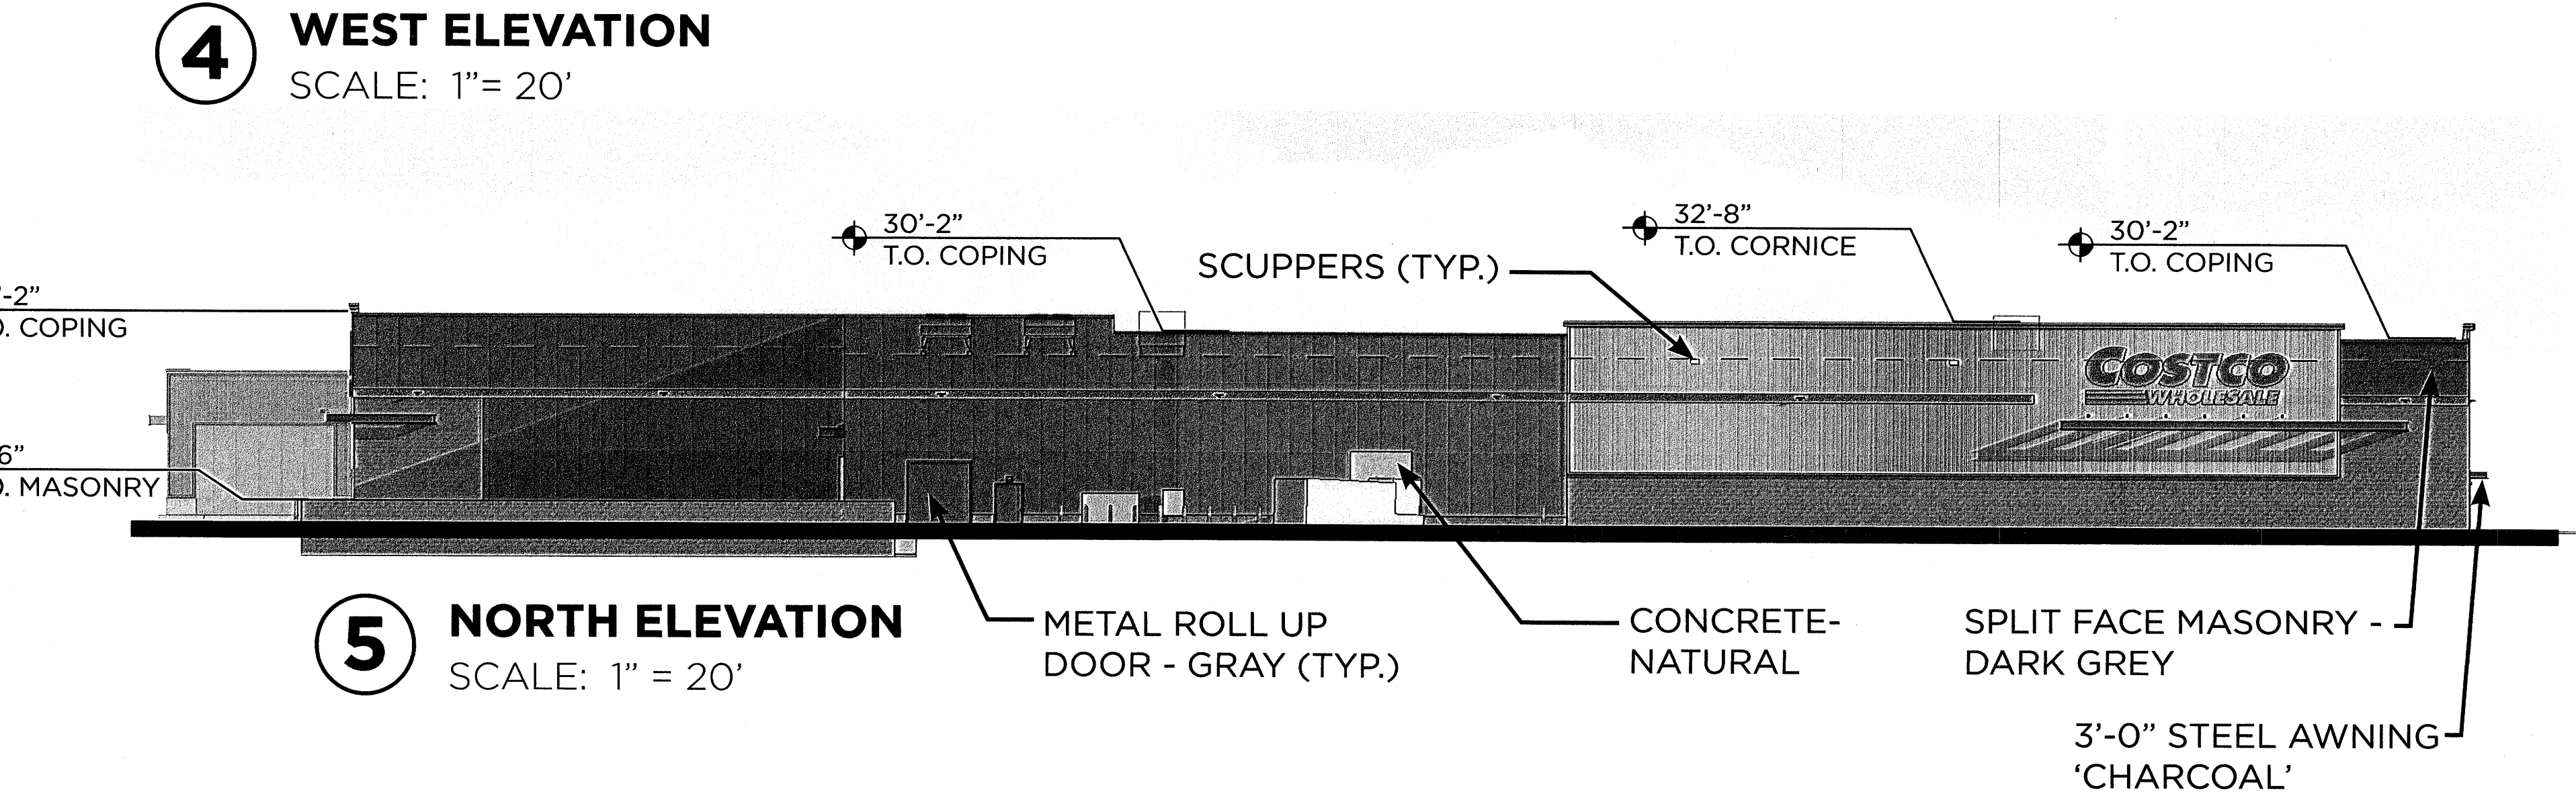

1 EAST ELEVATION
SCALE: 1" = 20'

2 ENTRY ELEVATION
SCALE: 1" = 20'

3 SOUTH ELEVATION
SCALE: 1" = 20'

4 WEST ELEVATION
SCALE: 1" = 20'

SIGNAGE AREA TABULATION (WALL SIGNS)				
QTY	SIGN	SIZE	AREA (SF) EA	TOTAL SF
1	COSTCO WHOLESALE	7'-0" X 12'	84 SF	84 SF
2	COSTCO WHOLESALE	6'-0" X 12'	72 SF	144 SF
1	COSTCO WHOLESALE	5'-0" X 12'	60 SF	60 SF
1	TIRE CENTER	17'-4" X 11'-9"	204 SF	204 SF
1	OPTOMETRIST	9'-0" X 10'-7"	96 SF	96 SF
TOTAL SIGNAGE AREA			516 SF	516 SF

5 NORTH ELEVATION
SCALE: 1" = 20'

6 WAREHOUSE SIGNAGE DETAILS
SCALE: NTS