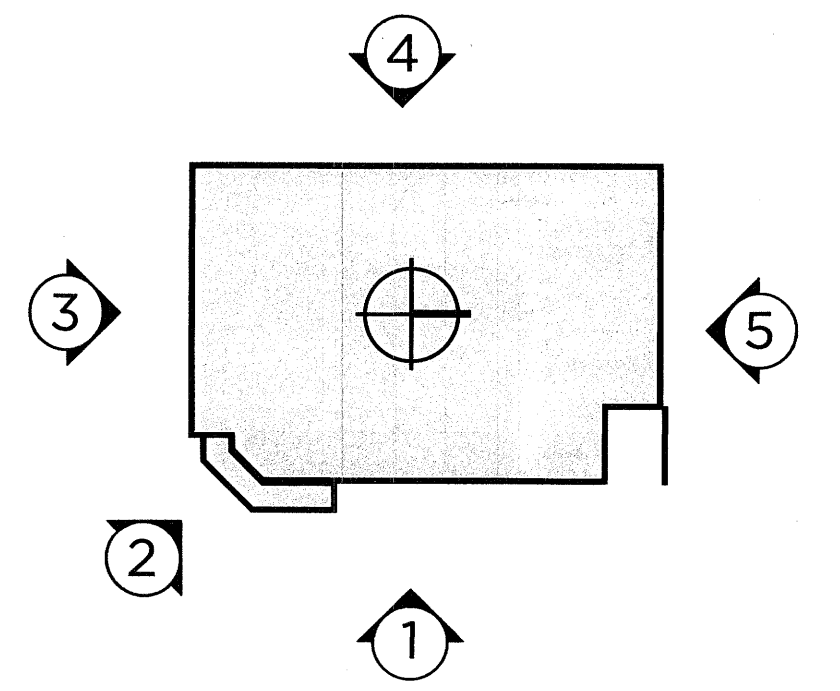

1 EAST ELEVATION
SCALE: 1" = 20'

2 ENTRY ELEVATION
SCALE: 1" = 20'

3 SOUTH ELEVATION
SCALE: 1" = 20'

4 WEST ELEVATION
SCALE: 1" = 20'

SIGNAGE AREA TABULATION (WALL SIGNS)				
QTY	SIGN	SIZE	AREA (SF) EA	TOTAL SF
1	COSTCO WHOLESALE	7'-0" X 12'	84 SF	84 SF
2	COSTCO WHOLESALE	6'-0" X 12'	72 SF	144 SF
1	COSTCO WHOLESALE	5'-0" X 12'	60 SF	60 SF
1	TIRE CENTER	17'-4" X 11'-9"	204 SF	204 SF
1	OPTOMETRIST	9'-0" X 10'-7"	96 SF	96 SF
TOTAL SIGNAGE AREA			516 SF	516 SF

5 NORTH ELEVATION
SCALE: 1" = 20'

6 WAREHOUSE SIGNAGE DETAILS
SCALE: NTS