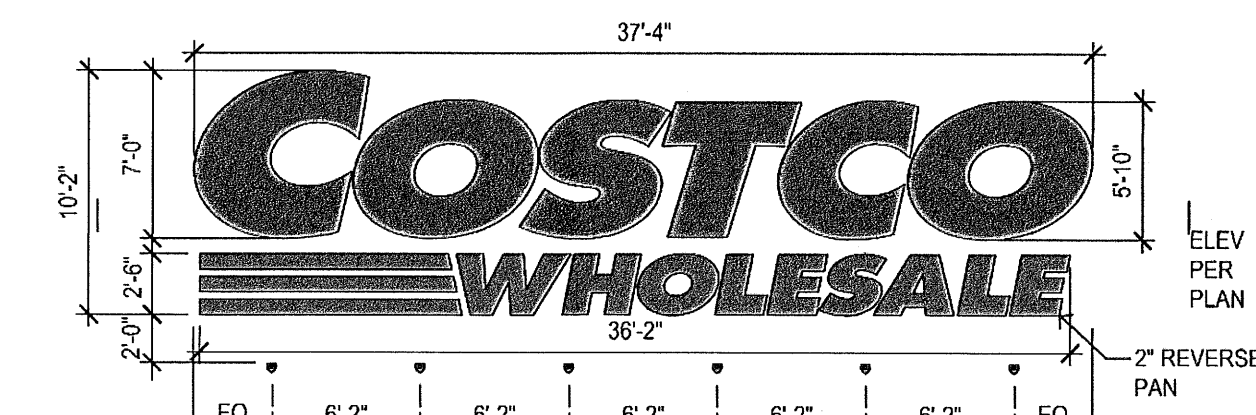

1 EAST ELEVATION
SCALE: 1" = 20'

2 ENTRY ELEVATION
SCALE: 1" = 20'

3 SOUTH ELEVATION
SCALE: 1" = 20'

4 WEST ELEVATION
SCALE: 1" = 20'

SIGNAGE AREA TABULATION (WALL SIGNS)				
QTY	SIGN	SIZE	AREA (SF) EA	TOTAL SF
1	COSTCO WHOLESALE	7'-0" X 12'	84 SF	84 SF
2	COSTCO WHOLESALE	6'-0" X 12'	72 SF	144 SF
1	COSTCO WHOLESALE	5'-0" X 12'	60 SF	60 SF
1	TIRE CENTER	17'-4" X 11'-9"	204 SF	204 SF
1	OPTOMETRIST	9'-0" X 10'-7"	96 SF	96 SF
TOTAL SIGNAGE AREA			516 SF	516 SF

5 NORTH ELEVATION
SCALE: 1" = 20'

6 WAREHOUSE SIGNAGE DETAILS
SCALE: NTS